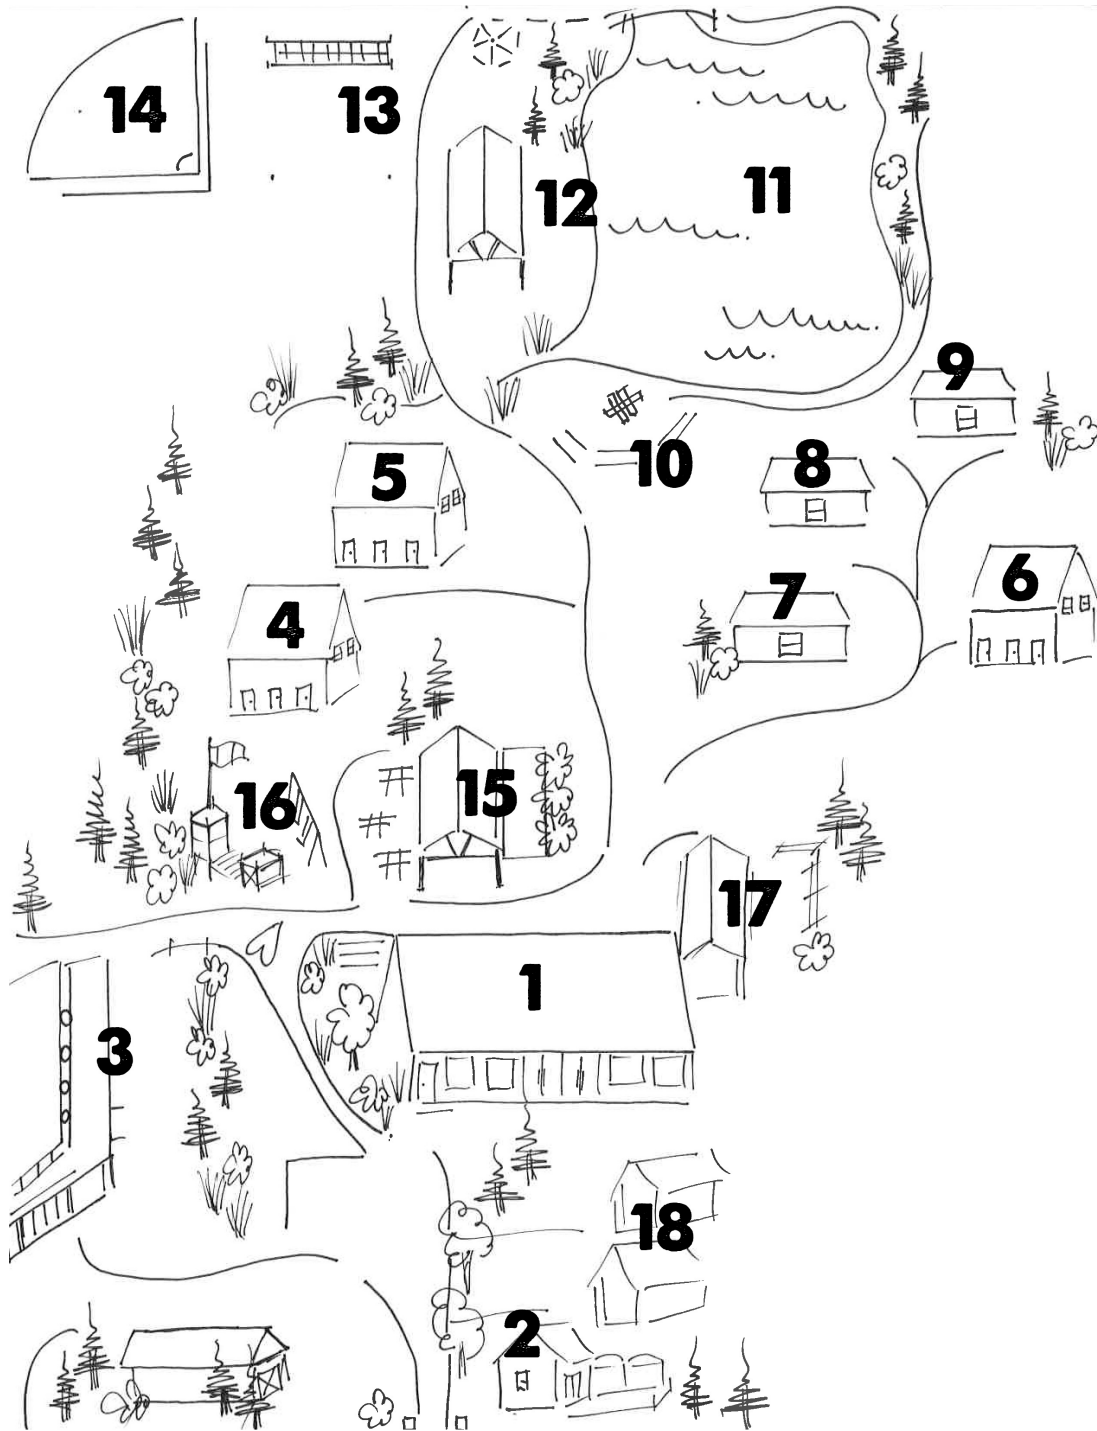

# UPPER CANADA CAMP MAP

1 MAIN LODGE  
2 GENERAL STORE  
3 GYM  
4 DEER CABIN  
5 BEAR CABIN  
6 GOOSE CABIN

7 WOLF CABIN  
8 HUNTER CABIN  
9 FISHERMAN CABIN  
10 FIRE PIT  
11 POND  
12 WATERFRONT

13 VOLLEYBALL  
14 SPORTS FIELD  
15 PAVILION  
16 PLAY SET  
17 PRIVATE RESIDENCE  
18 PRIVATE RESIDENCE