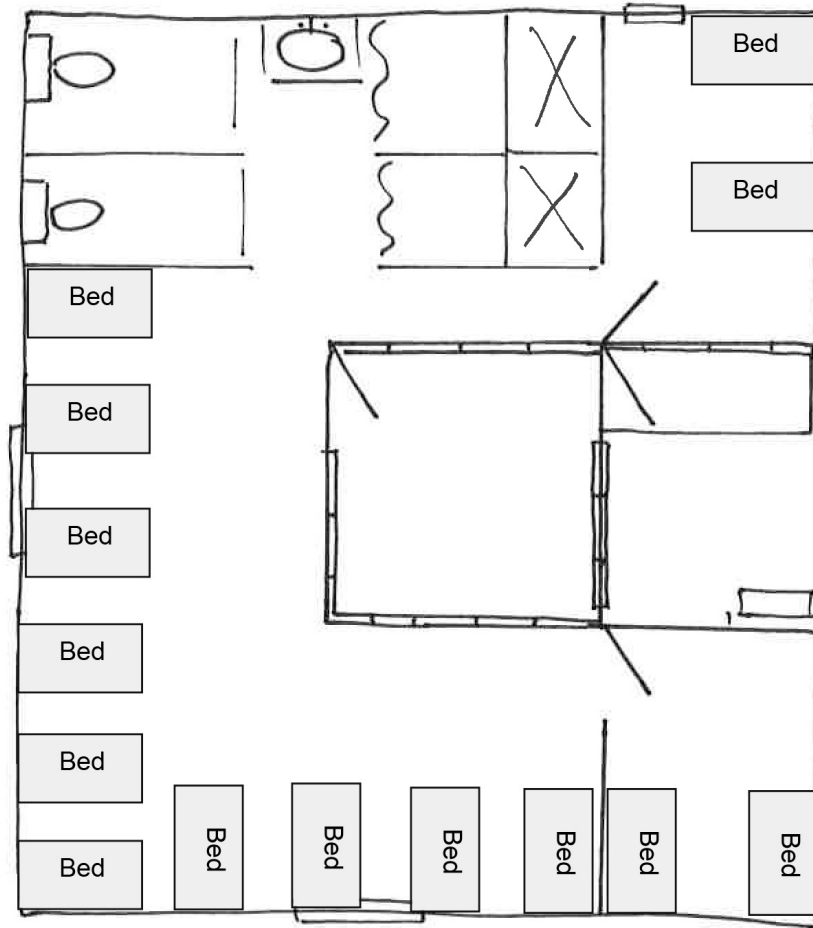

UPPER CANADA CAMP

CABIN LAYOUT – WOLF, FISHERMAN, HUNTER

Wolf, Fisherman and Hunter cabins have an open bunkroom layout, though 2 private rooms available as well. Both beds in each of the private rooms are bunk beds. In the common area, some beds are single beds and some are bunk beds. A general use bathroom includes 2 toilets and 2 shower stalls.

NUMBER OF BEDS: 24